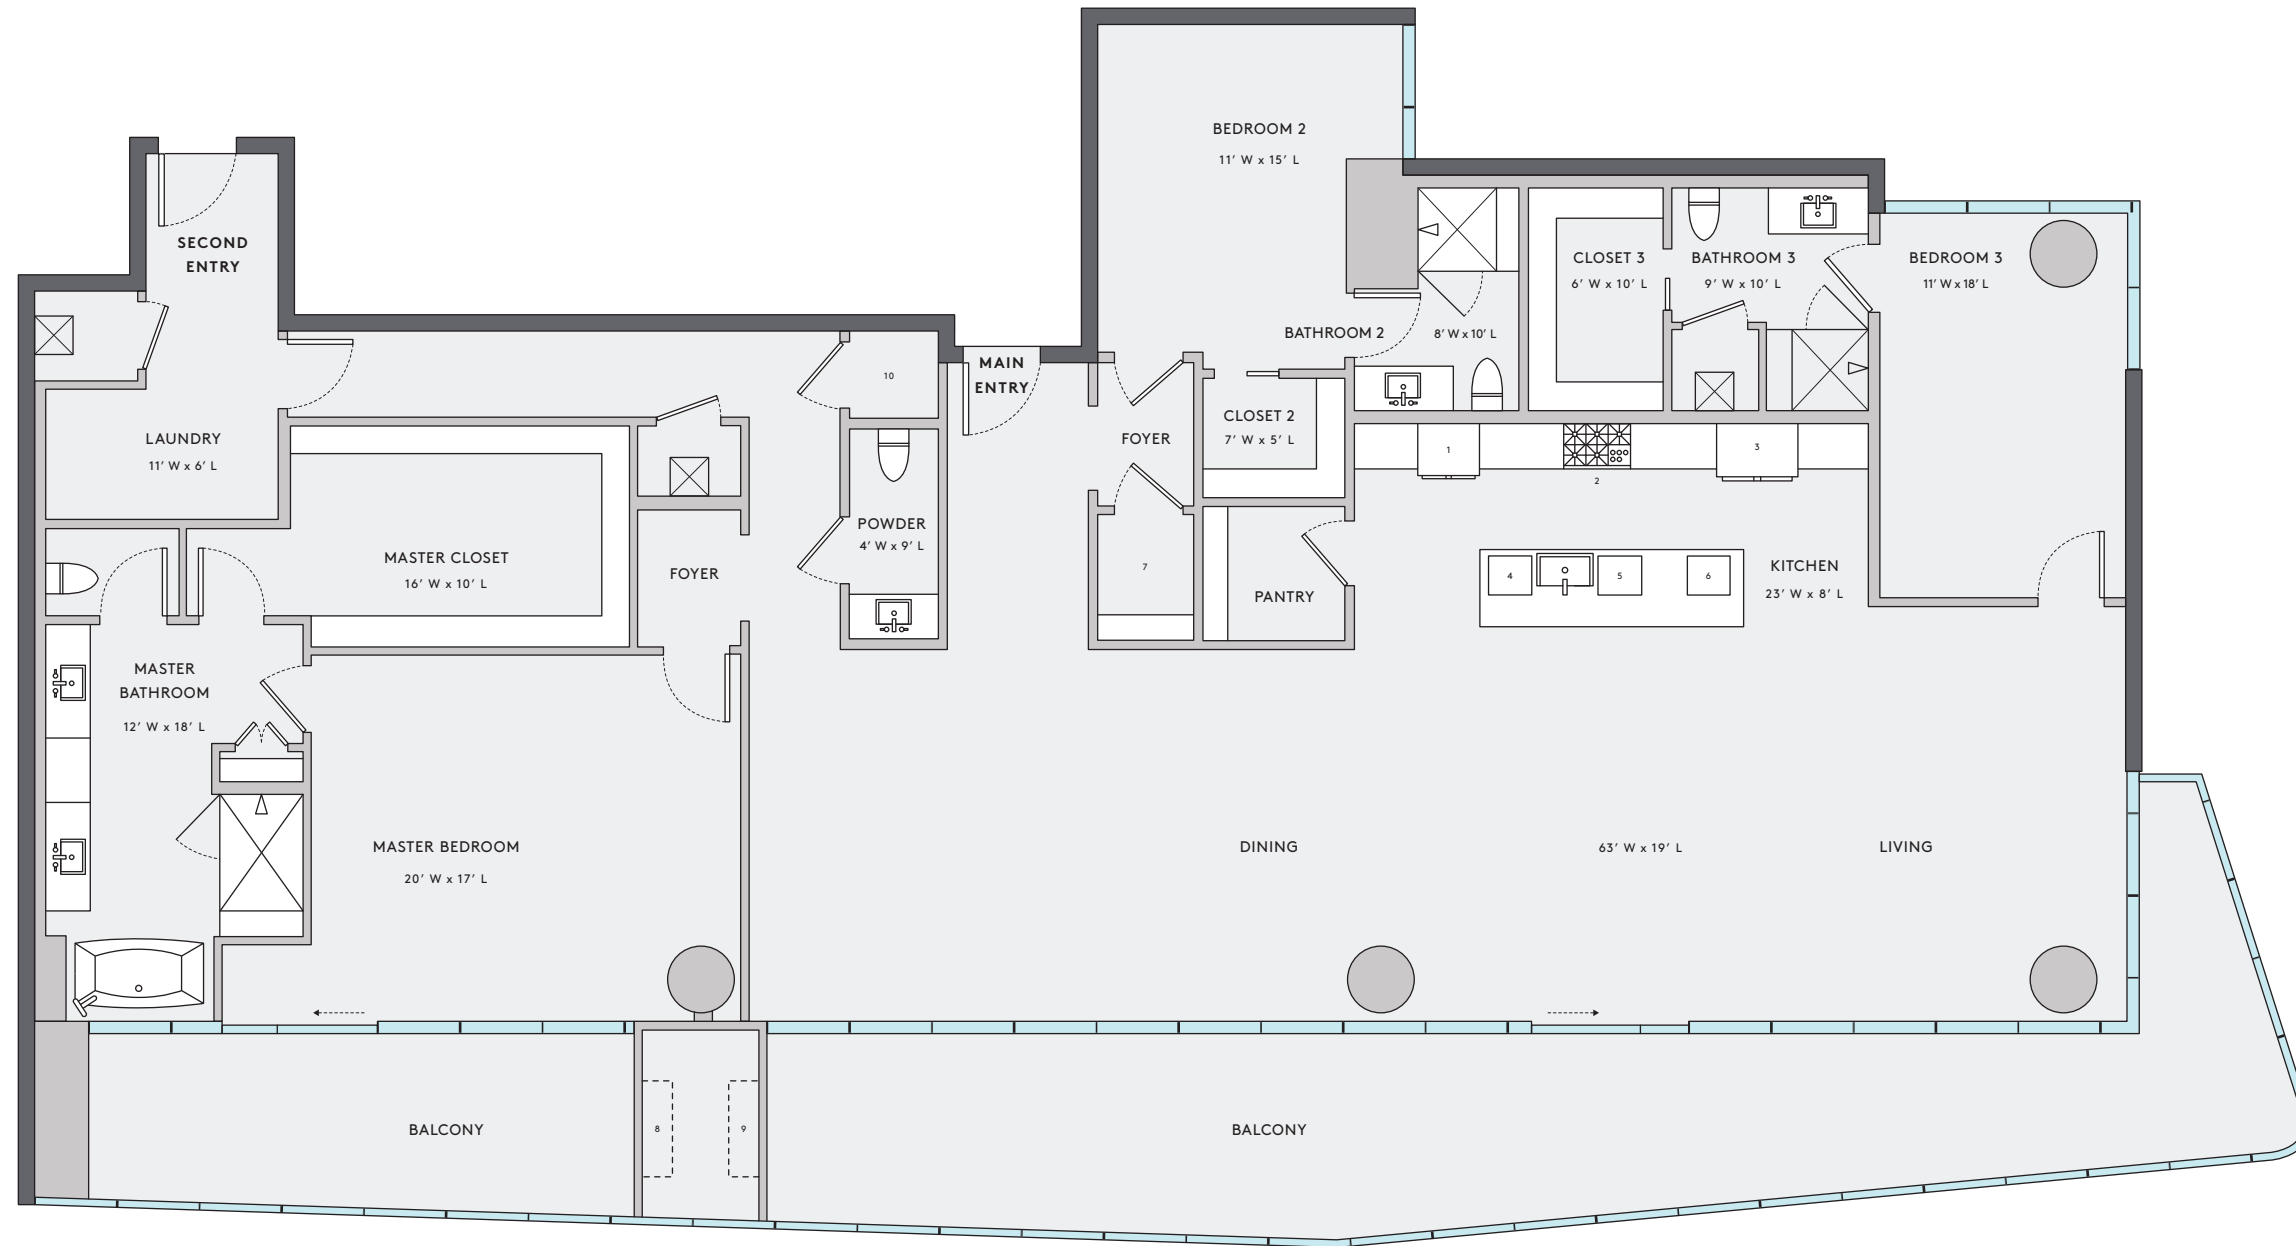

UNIT N

FLOORPLAN | SOUTHEAST COMBINATION

3 BEDROOM

3½ BATHROOM

INTERIOR LIVING

3,607

EXTERIOR LIVING

955

TOTAL LIVING

4,562

1 OVEN & MICROWAVE

2 STOVE

3 REFRIGERATOR

4 DISHWASHER

5 TRASH

6 WINE STORAGE

7 COAT CLOSET

8 FIREPLACE 1

9 FIREPLACE 2

10 AV CLOSET

SALES CENTER
7800 N. DALLAS PARKWAY
SUITE 156 | PLANO, TX 75024

469 900 9333
WINDROSETOWER.COM

Floor plans shown are not to any particular scale and are subject to change. All dimensions are approximate, are subject to change, and are measured using specific methods, which dimensions may vary from the description and definition of the "residence" and "unit" as set forth in the purchase contract and which will be conveyed.