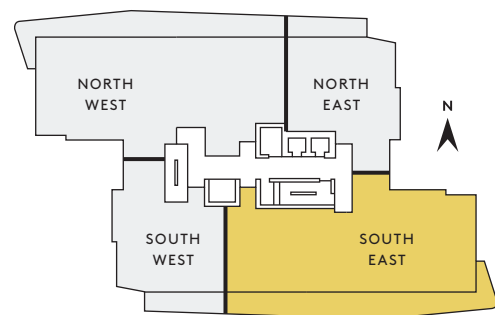

7 COAT CLOSET

8 FIREPLACE 1

9 FIREPLACE 2

10 AV CLOSET

SALES CENTER
7800 N. DALLAS PARKWAY
SUITE 156 | PLANO, TX 75024

469 900 9333
WINDROSETOWER.COM

Floor plans shown are not to any particular scale and are subject to change. All dimensions are approximate, are subject to change, and are measured using specific methods, which dimensions may vary from the description and definition of the "residence" and "unit" as set forth in the purchase contract and which will be conveyed.