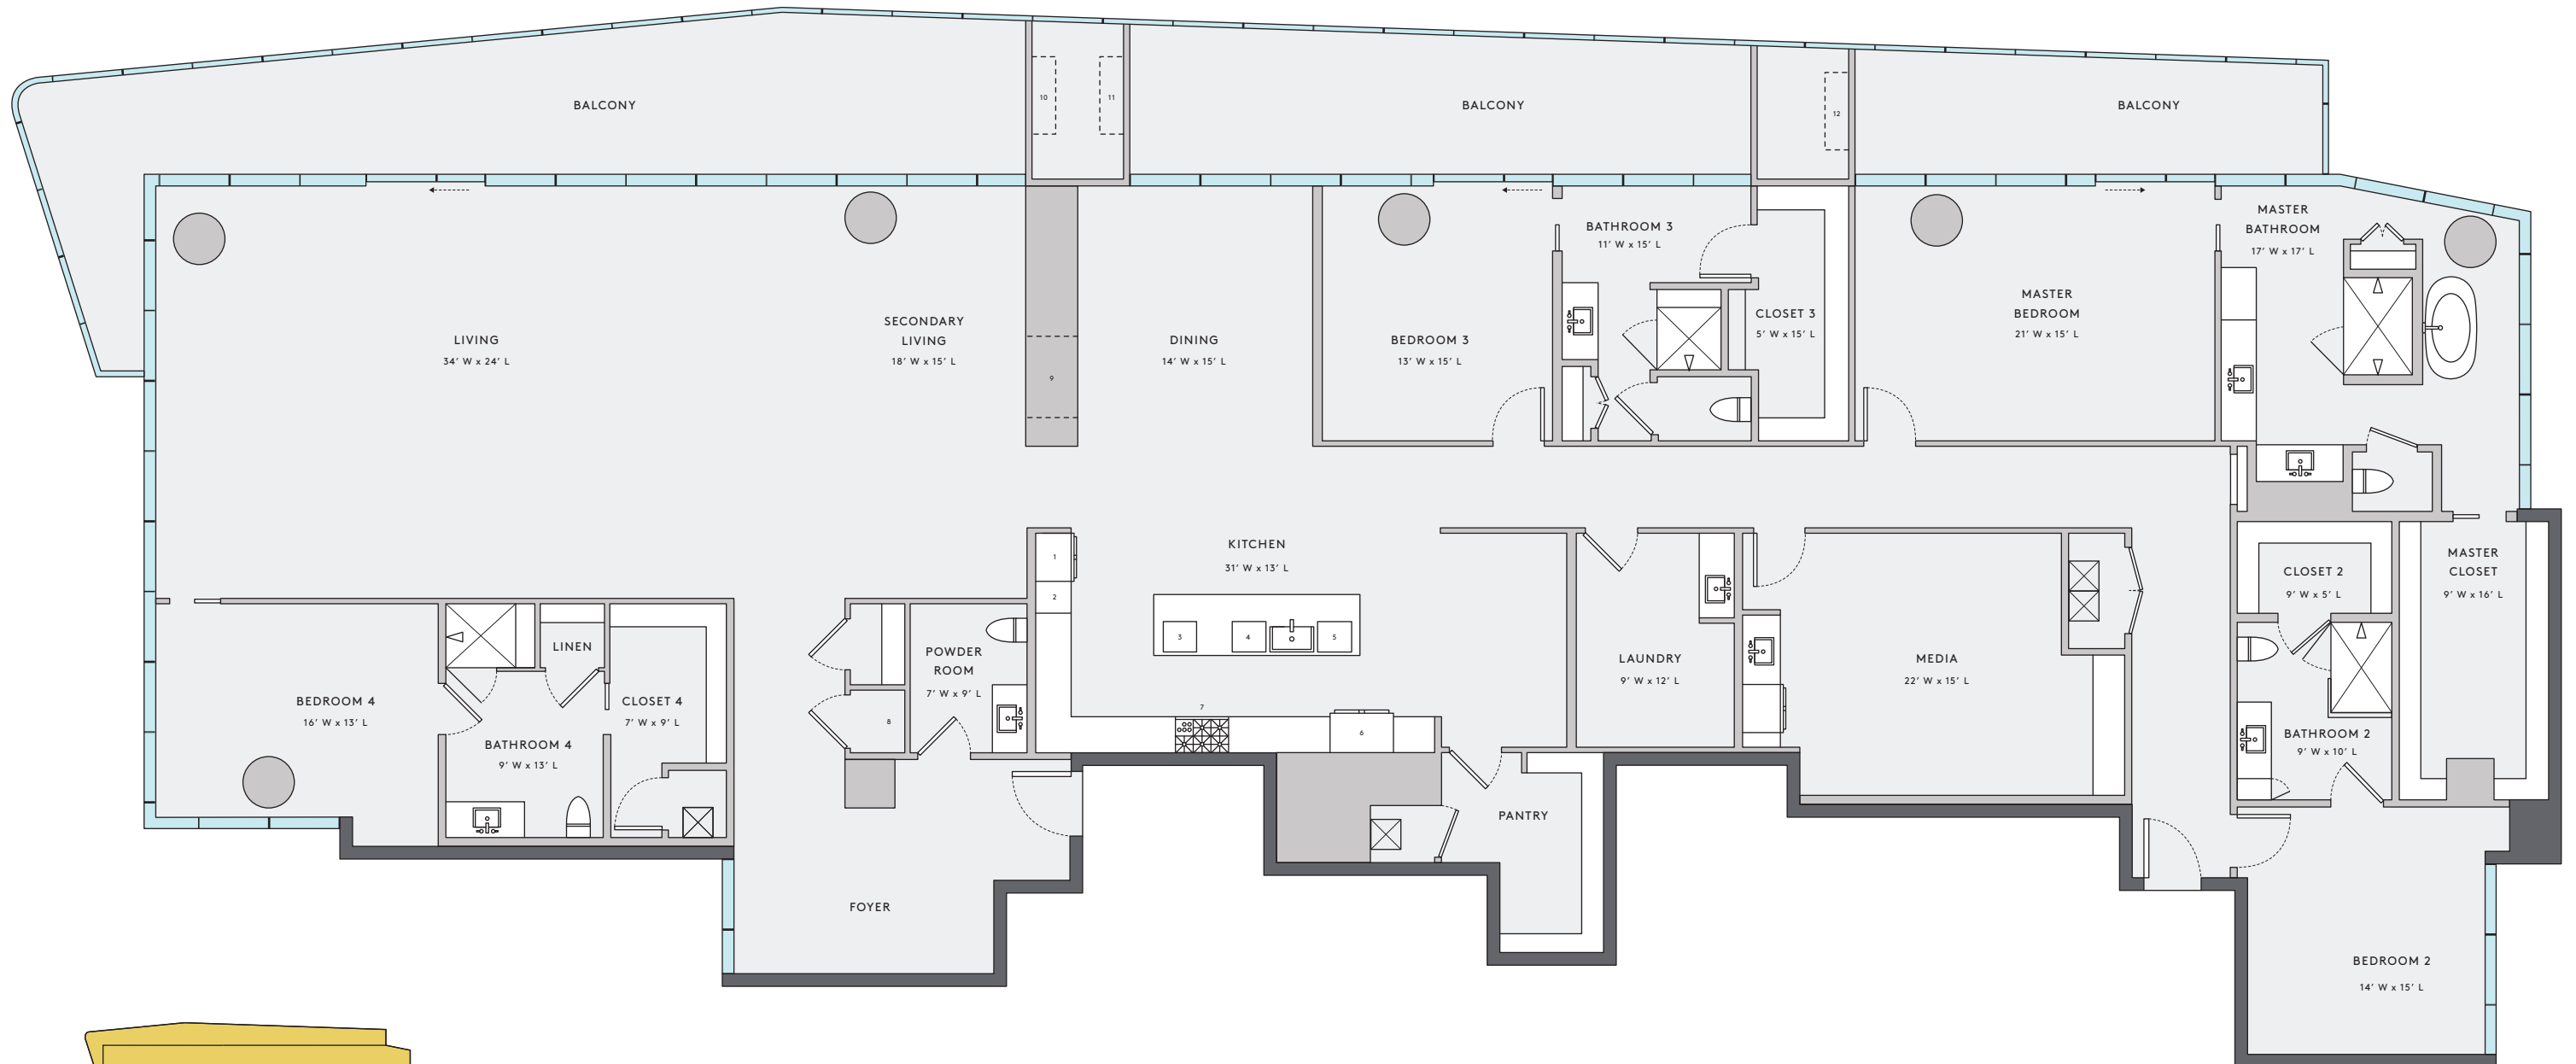

# UNIT J

FLOORPLAN | NORTH COMBINATION

4 BEDROOM

4½ BATHROOM

INTERIOR LIVING

5,644

EXTERIOR LIVING

1,187

TOTAL LIVING

6,831

1 OVEN & MICROWAVE

2 COFFEE MAKER

3 WINE STORAGE

4 TRASH

5 DISHWASHER

6 REFRIGERATOR

7 STOVE

8 AV CLOSET

9 FIREPLACE 1

10 FIREPLACE 2

11 FIREPLACE 3

12 FIREPLACE 4

SALES CENTER  
7800 N. DALLAS PARKWAY  
SUITE 156 | PLANO, TX 75024

469 900 9333  
WINDROSETOWER.COM

Floor plans shown are not to any particular scale and are subject to change. All dimensions are approximate, are subject to change, and are measured using specific methods, which dimensions may vary from the description and definition of the "residence" and "unit" as set forth in the purchase contract and which will be conveyed.