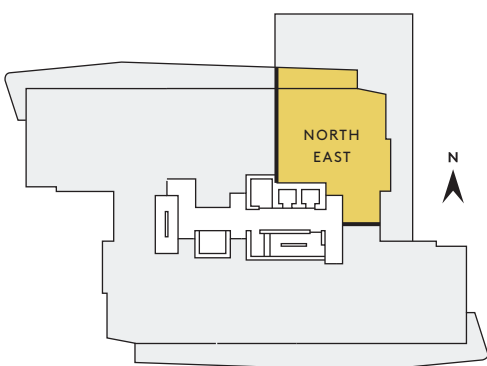

UNIT H

FLOORPLAN | NORTHEAST
BASE OPTION

2 BEDROOM
2 BATHROOM

INTERIOR LIVING
2,260

EXTERIOR LIVING
3,970

TOTAL LIVING
6,230

- 1 WINE STORAGE
- 2 TRASH
- 3 DISHWASHER

- 4 PANTRY
- 5 REFRIGERATOR
- 6 STOVE

- 7 OVEN & MICROWAVE
- 8 AV CLOSET
- 9 LAUNDRY CHUTE

SALES CENTER
7800 N. DALLAS PARKWAY
SUITE 156 | PLANO, TX 75024

469 900 9333
WINDROSETOWER.COM

Floor plans shown are not to any particular scale and are subject to change. All dimensions are approximate, are subject to change, and are measured using specific methods, which dimensions may vary from the description and definition of the "residence" and "unit" as set forth in the purchase contract and which will be conveyed.