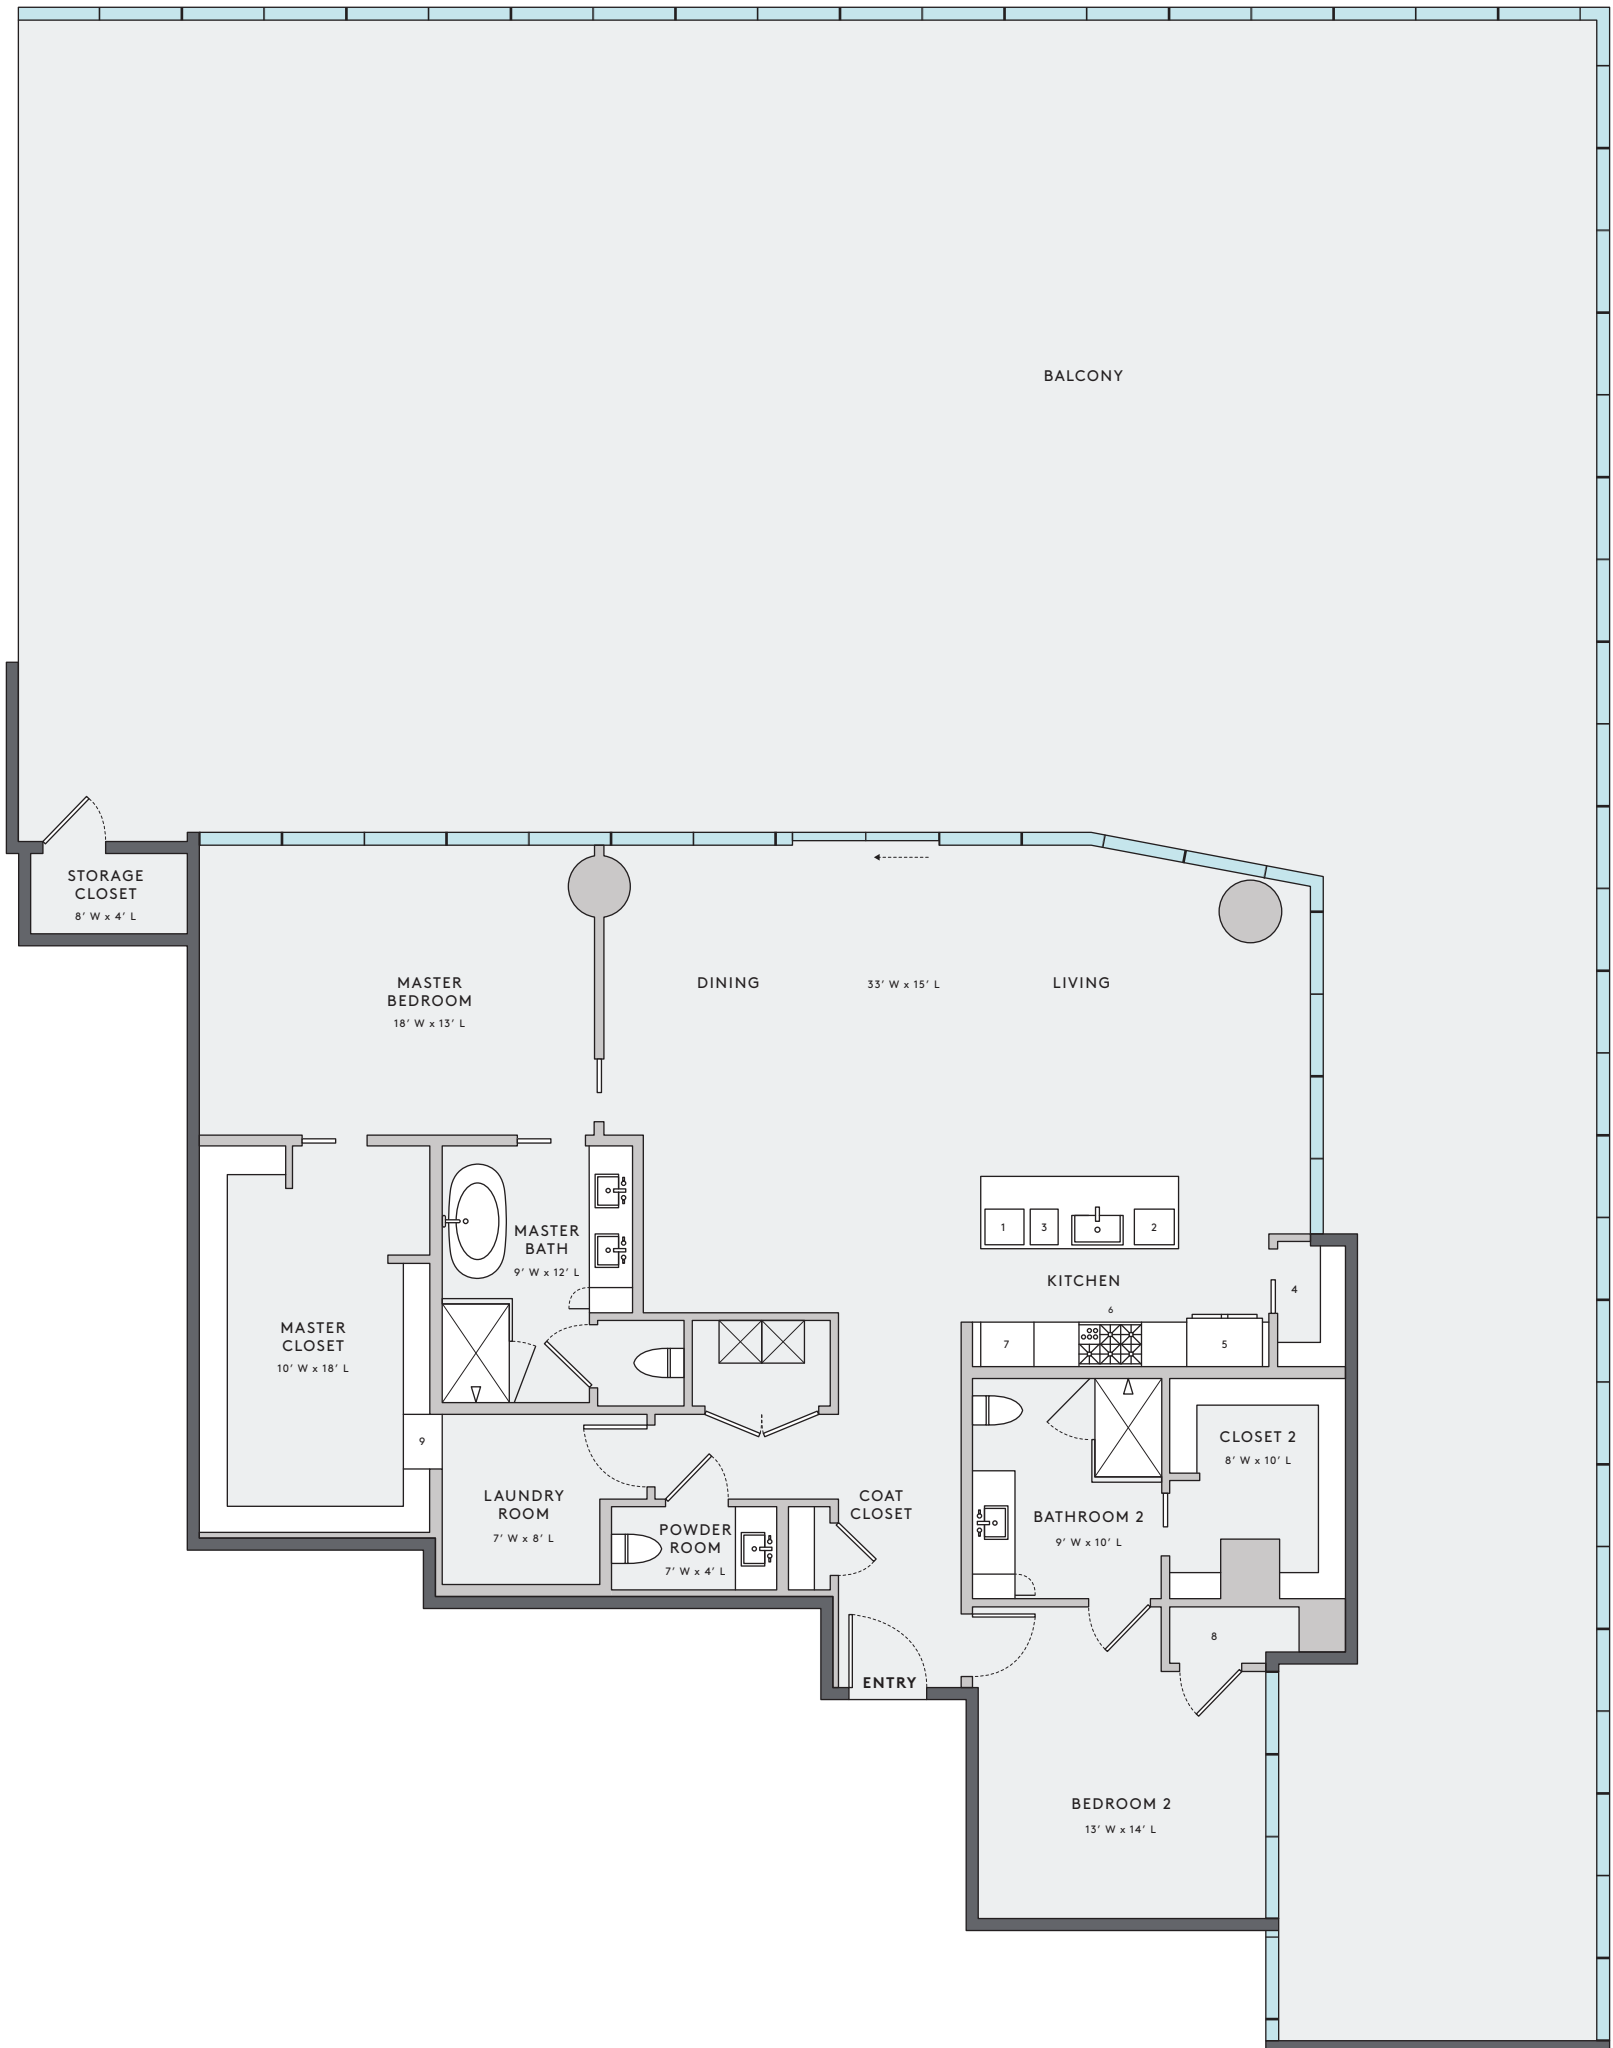

UNIT H

FLOORPLAN | NORTHEAST
BASE OPTION

2 BEDROOM
2 BATHROOM

INTERIOR LIVING
2,260

EXTERIOR LIVING
3,970

TOTAL LIVING
6,230

- 1 WINE STORAGE
- 2 TRASH
- 3 DISHWASHER

- 4 PANTRY
- 5 REFRIGERATOR
- 6 STOVE

- 7 OVEN & MICROWAVE
- 8 AV CLOSET
- 9 LAUNDRY CHUTE

SALES CENTER
7800 N. DALLAS PARKWAY
SUITE 156 | PLANO, TX 75024

469 900 9333
WINDROSETOWER.COM

Floor plans shown are not to any particular scale and are subject to change. All dimensions are approximate, are subject to change, and are measured using specific methods, which dimensions may vary from the description and definition of the "residence" and "unit" as set forth in the purchase contract and which will be conveyed.