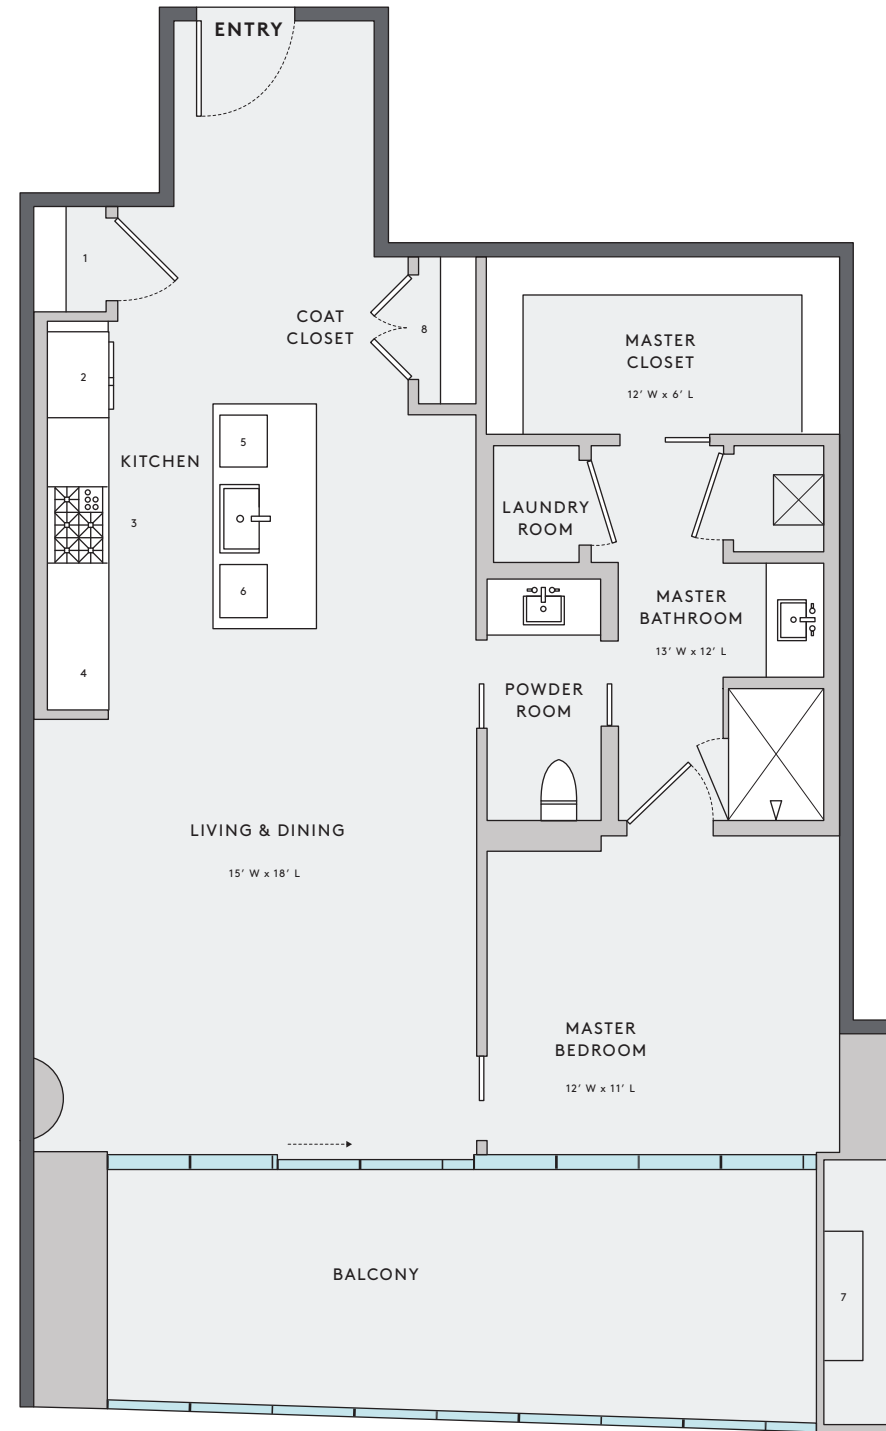

UNIT E

FLOORPLAN | SOUTH

1 BEDROOM
1 BATHROOM

INTERIOR LIVING | 1,020
EXTERIOR LIVING | 264
TOTAL LIVING | 1,284

- 1 PANTRY
- 2 REFRIGERATOR
- 3 STOVE
- 4 OVEN & MICROWAVE
- 5 WINE STORAGE
- 6 DISHWASHER
- 7 FIREPLACE
- 8 AV CLOSET

SALES CENTER
7800 N. DALLAS PARKWAY
SUITE 156 | PLANO, TX 75024

469 900 9333
WINDROSETOWER.COM

Floor plans shown are not to any particular scale and are subject to change. All dimensions are approximate, are subject to change, and are measured using specific methods, which dimensions may vary from the description and definition of the "residence" and "unit" as set forth in the purchase contract and which will be conveyed.