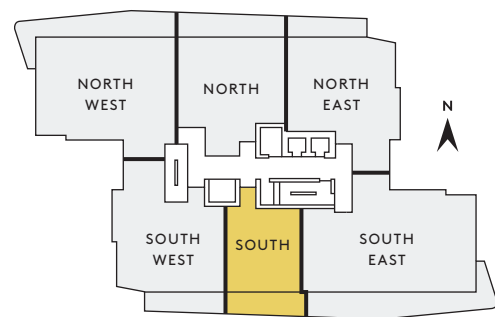

UNIT E

FLOORPLAN | SOUTH

1 BEDROOM
1 BATHROOM

INTERIOR LIVING | 1,020
EXTERIOR LIVING | 264
TOTAL LIVING | 1,284

- 1 PANTRY
- 2 REFRIGERATOR
- 3 STOVE
- 4 OVEN & MICROWAVE
- 5 WINE STORAGE
- 6 DISHWASHER
- 7 FIREPLACE
- 8 AV CLOSET

SALES CENTER
7800 N. DALLAS PARKWAY
SUITE 156 | PLANO, TX 75024

469 900 9333
WINDROSETOWER.COM

Floor plans shown are not to any particular scale and are subject to change. All dimensions are approximate, are subject to change, and are measured using specific methods, which dimensions may vary from the description and definition of the "residence" and "unit" as set forth in the purchase contract and which will be conveyed.