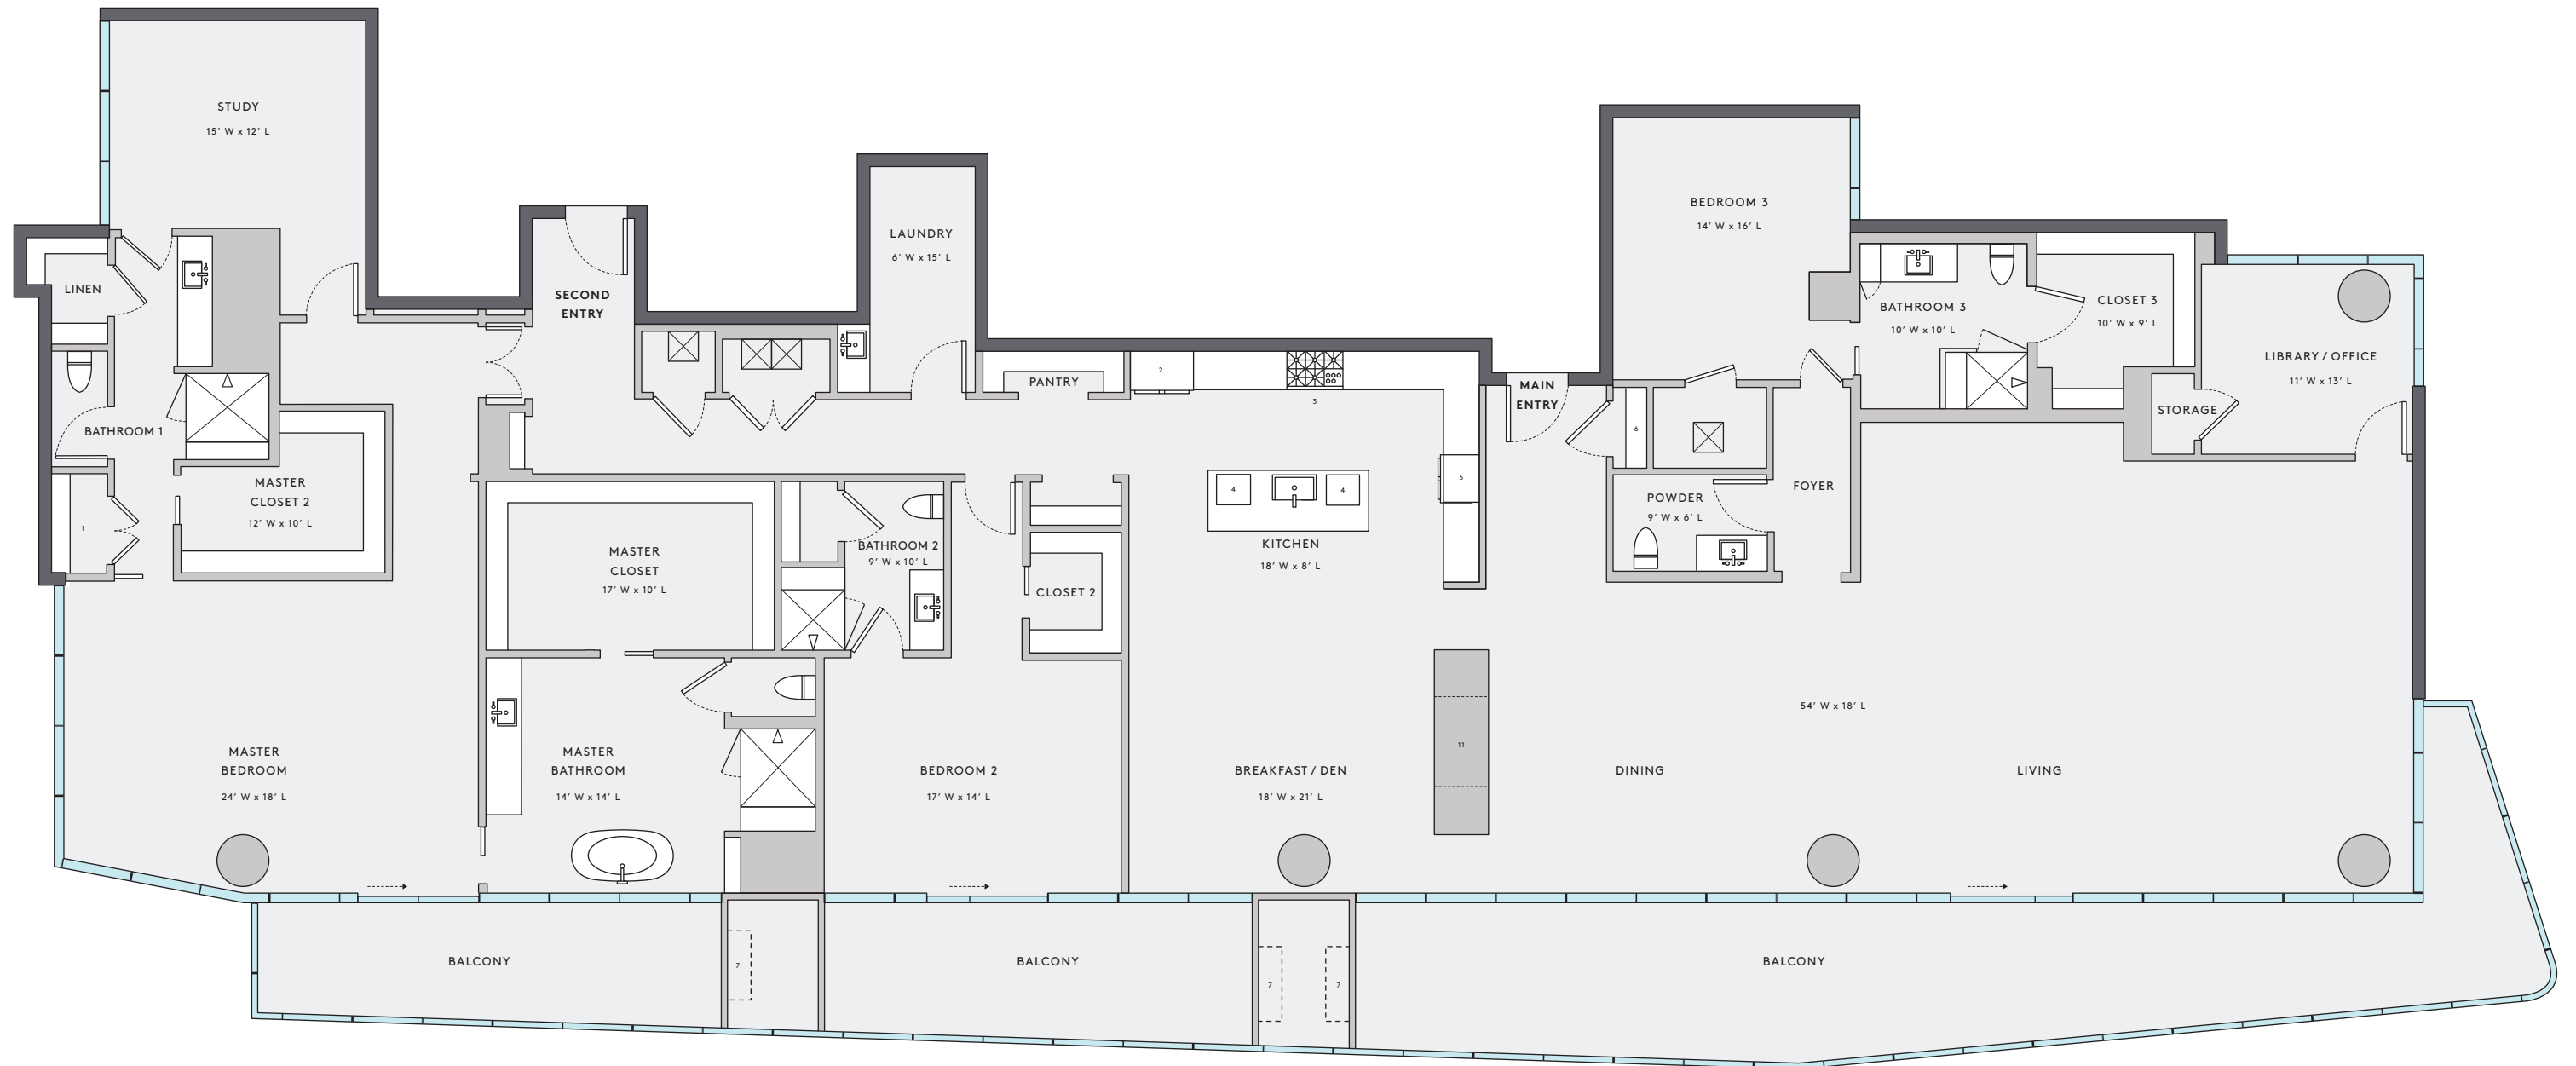

# UNIT K

FLOORPLAN | SOUTH COMBINATION

4 BEDROOM

4½ BATHROOM

INTERIOR LIVING

5,392

EXTERIOR LIVING

1,187

TOTAL LIVING

6,579

1 CLOSET

2 REFRIGERATOR

3 STOVE

4 DISHWASHER

5 OVEN & MICROWAVE

6 CLOSET

7 FIREPLACE

SALES CENTER  
7800 N. DALLAS PARKWAY  
SUITE 156 | PLANO, TX 75024

469 900 9333  
WINDROSETOWER.COM

Floor plans shown are not to any particular scale and are subject to change. All dimensions are approximate, are subject to change, and are measured using specific methods, which dimensions may vary from the description and definition of the "residence" and "unit" as set forth in the purchase contract and which will be conveyed.