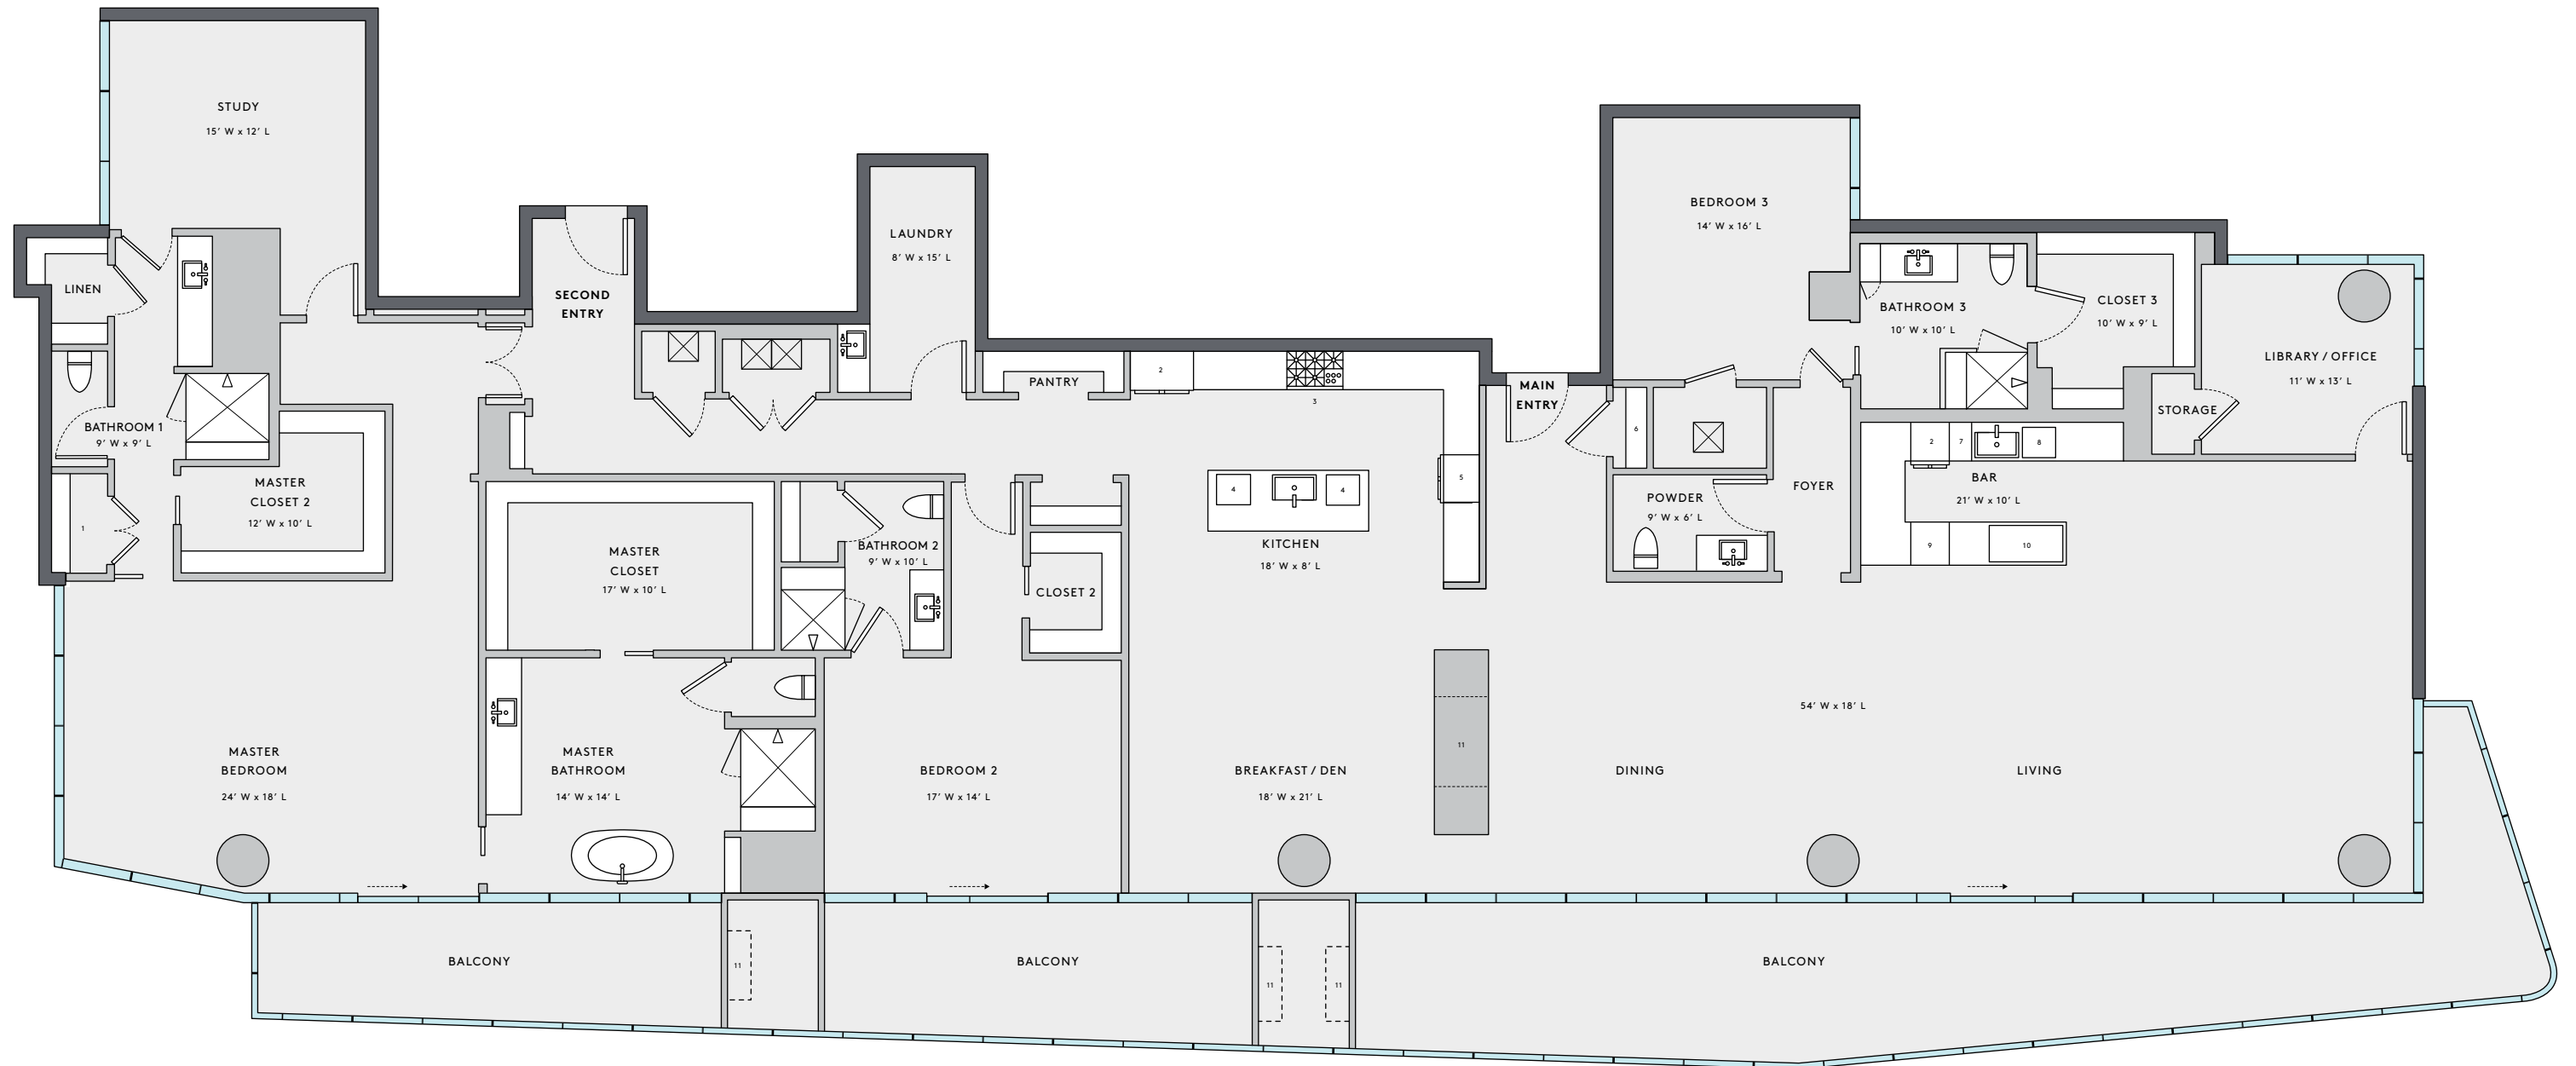

UNIT K

FLOORPLAN | SOUTH COMBINATION

4 BEDROOM

4½ BATHROOM

INTERIOR LIVING

5,392

EXTERIOR LIVING

1,187

TOTAL LIVING

6,579

1 CLOSET

2 REFRIGERATOR

3 STOVE

4 DISHWASHER

5 OVEN & MICROWAVE

6 CLOSET

7 ICE MAKER

8 DISHWASHER

9 BEVERAGE CENTER

10 WINE STORAGE

11 FIREPLACE

SALES CENTER
7800 N. DALLAS PARKWAY
SUITE 156 | PLANO, TX 75024

469 900 9333
WINDROSETOWER.COM

Floor plans shown are not to any particular scale and are subject to change. All dimensions are approximate, are subject to change, and are measured using specific methods, which dimensions may vary from the description and definition of the "residence" and "unit" as set forth in the purchase contract and which will be conveyed.