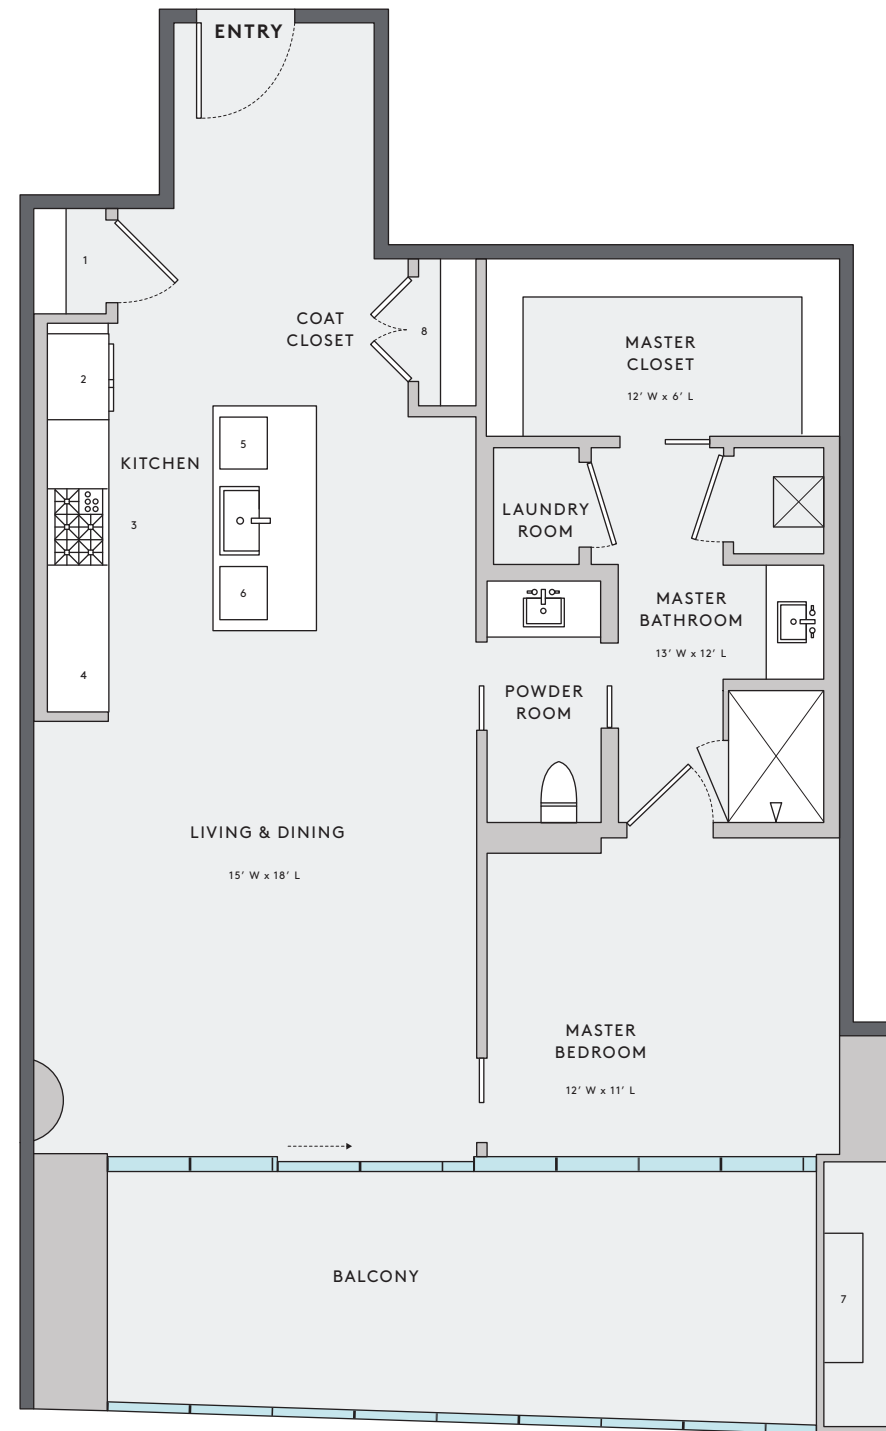

# UNIT E

FLOORPLAN | SOUTH

1 BEDROOM  
1 BATHROOM

INTERIOR LIVING | 1,020  
EXTERIOR LIVING | 264  
TOTAL LIVING | 1,284

- 1 PANTRY
- 2 REFRIGERATOR
- 3 STOVE
- 4 OVEN & MICROWAVE
- 5 WINE STORAGE
- 6 DISHWASHER
- 7 FIREPLACE
- 8 AV CLOSET

SALES CENTER  
7800 N. DALLAS PARKWAY  
SUITE 156 | PLANO, TX 75024

469 900 9333  
WINDROSETOWER.COM

Floor plans shown are not to any particular scale and are subject to change. All dimensions are approximate, are subject to change, and are measured using specific methods, which dimensions may vary from the description and definition of the "residence" and "unit" as set forth in the purchase contract and which will be conveyed.