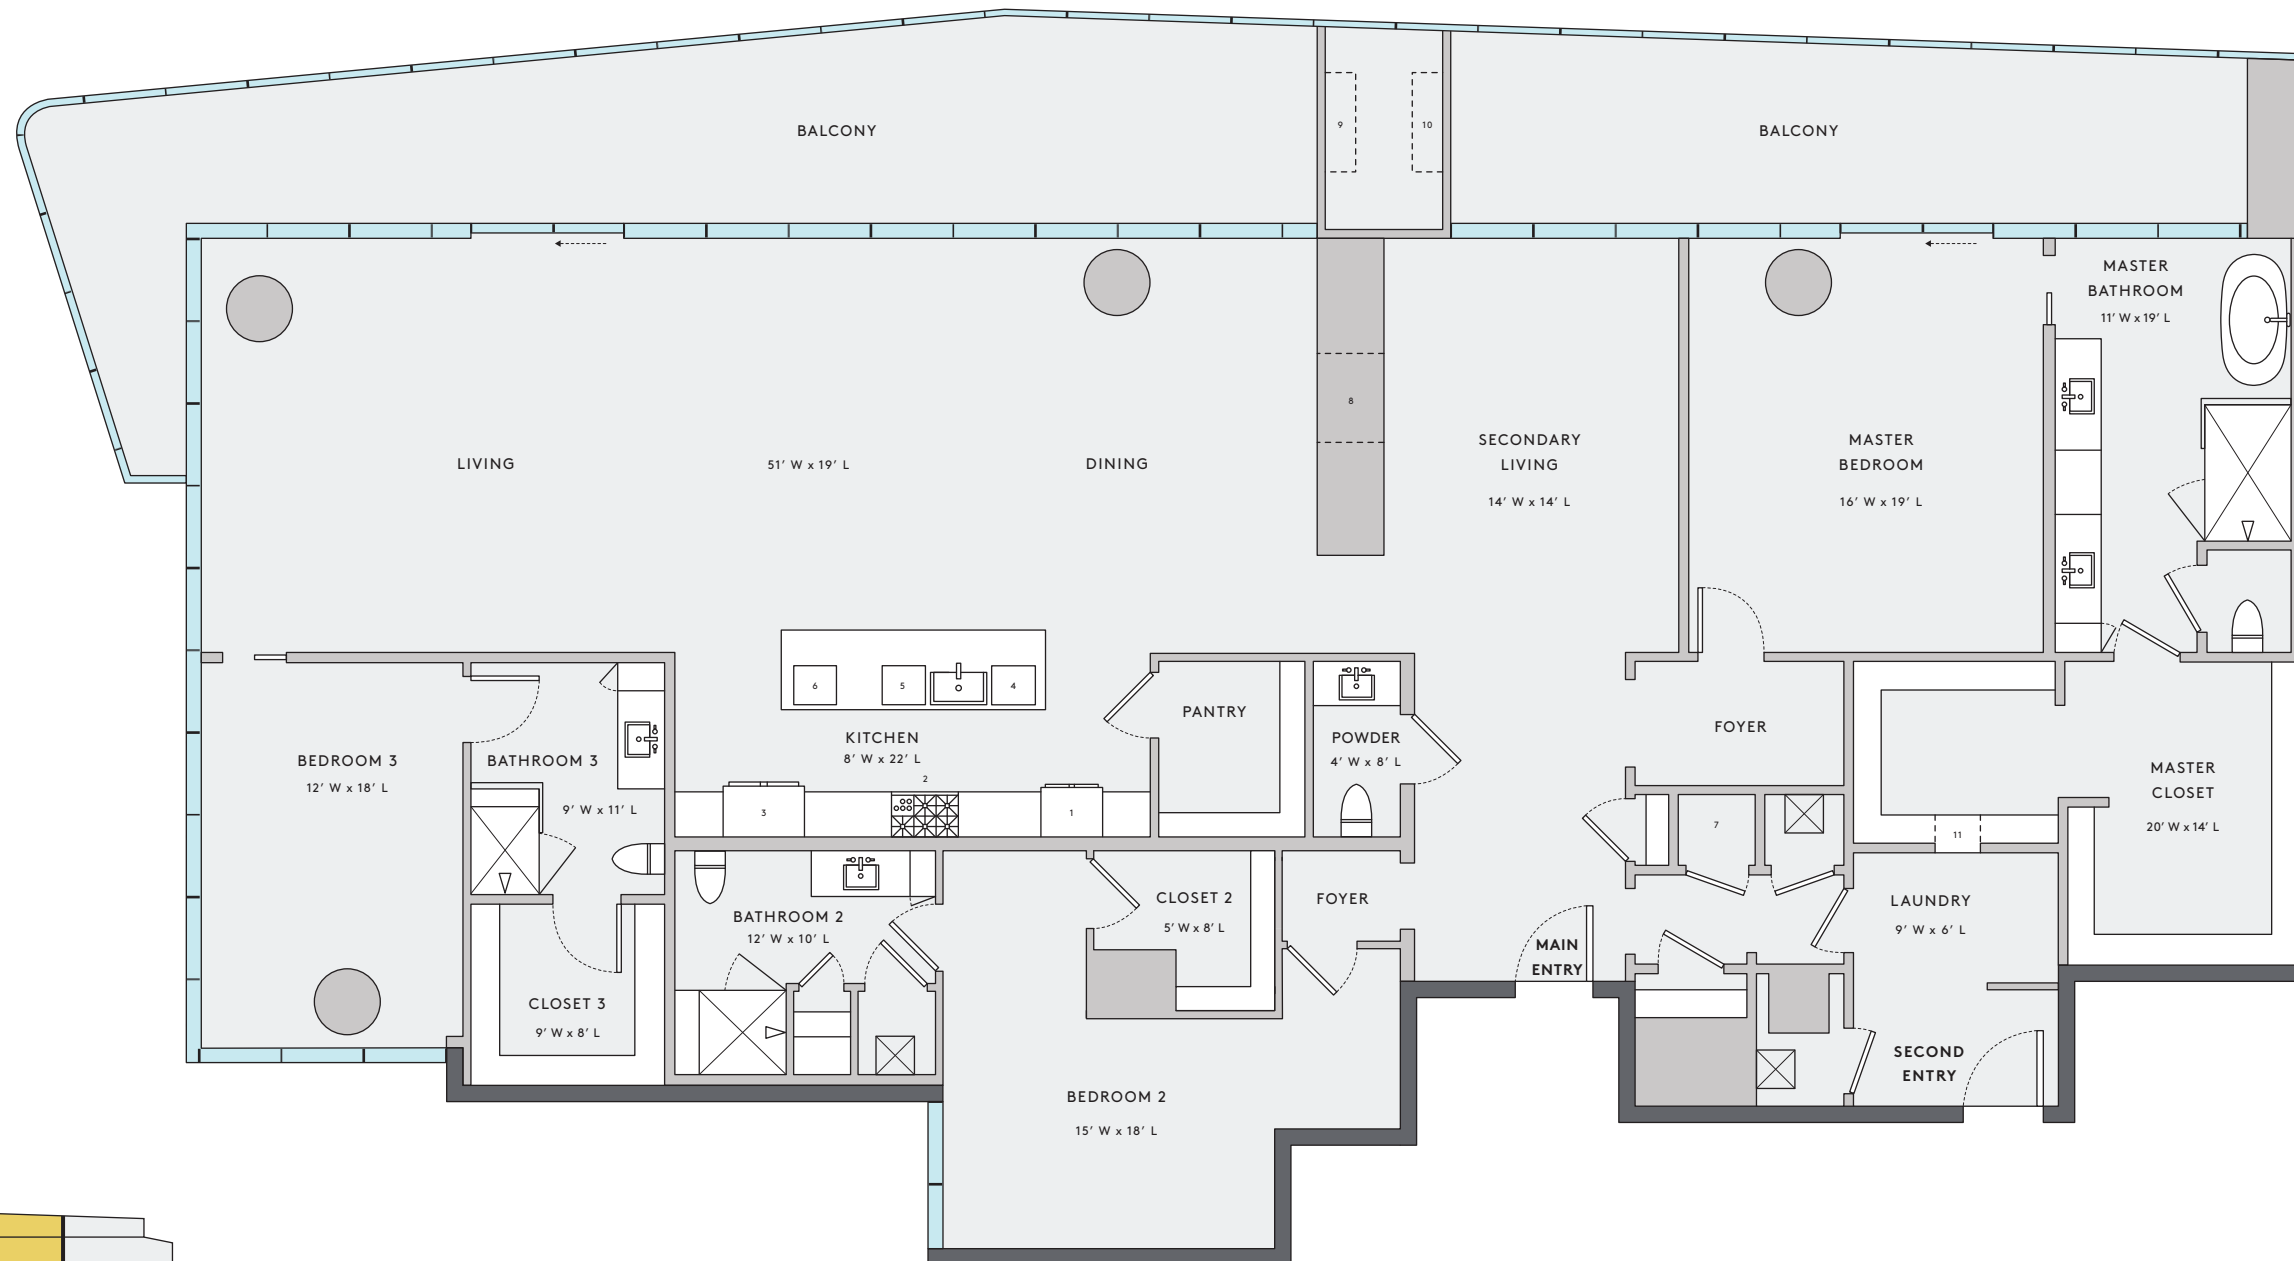

UNIT M

FLOORPLAN | NORTHWEST COMBINATION

3 BEDROOM

3½ BATHROOM

INTERIOR LIVING

3,793

EXTERIOR LIVING

954

TOTAL LIVING

4,747

1 OVEN & MICROWAVE

2 STOVE

3 REFRIGERATOR

4 DISHWASHER

5 TRASH

6 WINE STORAGE

7 AV CLOSET

8 FIREPLACE 1

9 FIREPLACE 2

10 FIREPLACE 3

SALES CENTER
7800 N. DALLAS PARKWAY
SUITE 156 | PLANO, TX 75024

469 900 9333
WINDROSETOWER.COM

Floor plans shown are not to any particular scale and are subject to change. All dimensions are approximate, are subject to change, and are measured using specific methods, which dimensions may vary from the description and definition of the "residence" and "unit" as set forth in the purchase contract and which will be conveyed.